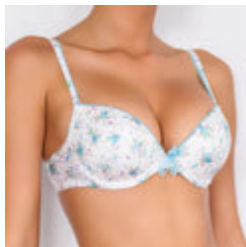

S1073 string  
42-48

**SANSA**

R0998 push-up molded cups  
(with pockets) 70-85B, 70-80C

R0999 padded bra (with pockets)  
70-90C, 70-85D

R1000 padded bra  
(with pockets) 70-90C, 70-85D

S1083 string  
42-48

S1083 string  
42-48

**ARIADNA**

R0995 push-up molded gel cups  
65-85B

R0996 balconet molded cups  
70-85B, C

R0997 padded bra (with  
pockets) 70-85C, 70-80D

S1080 string  
42-48

S1080 string  
42-48

**SIBEL**