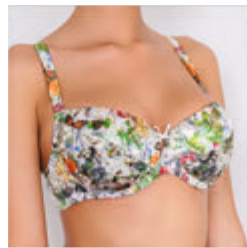

**S0487**

*brasilian*  
42-50

SPRING SUMMER 2015

*piera*

**IANNA**

R0991 push-up molded gel cups  
65-85 B

R0992 balconet molded cups  
70-85 B, C

R0993 padded bra (with pockets)  
70-90 C, 70-85 D

S1076 string  
42-48

S1076 string  
42-48

**ARISHA**

R0988 push-up molded cups  
70-85 B

R1005 push-up padded bra  
(with pockets) 70-85B, 70-80C

R0989 balconet molded cups  
(with pockets) 70-85B, 70-80C

R0990 molded big cups bra  
70-85C, 70-80D