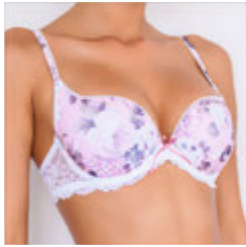

**S0492**

brasilian  
42-50

*piera*

SPRING SUMMER 2015

*piera*  
LINGERIE

**CATRINA**

**R1006**

*push-up padded bra (with pockets)*  
70-85 B, 70-80 C

**S0487**

*brasilian*  
42-50

SPRING SUMMER 2015

*piera*

**IANNA**

R0991 push-up molded gel cups  
65-85 B

R0992 balconet molded cups  
70-85 B, C

R0993 padded bra (with pockets)  
70-90 C, 70-85 D

S1076 string  
42-48

S1076 string  
42-48

**ARISHA**

R0988 push-up molded cups  
70-85 B

R1005 push-up padded bra  
(with pockets) 70-85B, 70-80C

R0989 balconet molded cups  
(with pockets) 70-85B, 70-80C

R0990 molded big cups bra  
70-85C, 70-80D