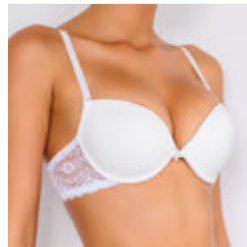

R0975 push-up molded cups
(with pockets) 70-85B, 70-80C