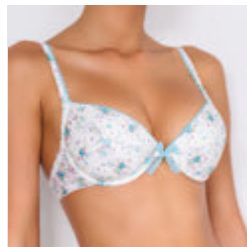

R1002 push-up padded bra
(with pockets) 70-85B, 70-80C