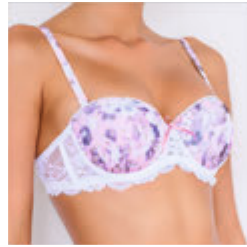

S1076 string  
42-48

S1076 string  
42-48

**ARISHA**

R0988 push-up molded cups  
70-85 B

R1005 push-up padded bra  
(with pockets) 70-85B, 70-80C

R0989 balconet molded cups  
(with pockets) 70-85B, 70-80C

R0990 molded big cups bra  
70-85C, 70-80D