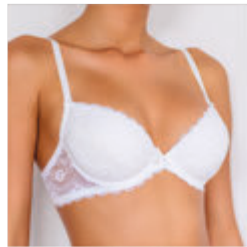

R1006 push-up padded bra
(with pockets)
70-85B, 70-80C