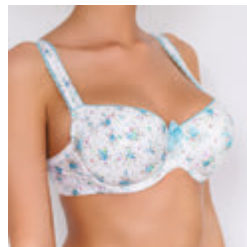

S1073 string  
42-48

**SANSA**

R0998 push-up molded cups  
(with pockets) 70-85B, 70-80C

R0999 padded bra (with pockets)  
70-90C, 70-85D

R1000 padded bra  
(with pockets) 70-90C, 70-85D

S1083 string  
42-48

S1083 string  
42-48

**ARIADNA**

R0995 push-up molded gel cups  
65-85B

R0996 balconet molded cups  
70-85B, C

R0997 padded bra (with  
pockets) 70-85C, 70-80D

S1080 string  
42-48

S1080 string  
42-48

**SIBEL**

R1001 push-up molded gel cups  
70-85B

R1002 push-up padded bra  
(with pockets) 70-85B, 70-80C

R1003 padded bra (with pockets)  
70-90C, 70-85D

R1004 padded bra  
(with pockets) 70-85C, 70-80D

S1086 string  
42-48