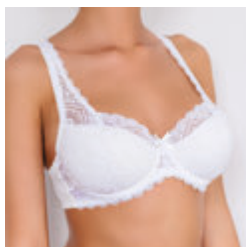

COSMINA

R0884 padded bra
75-90C, 75-85D