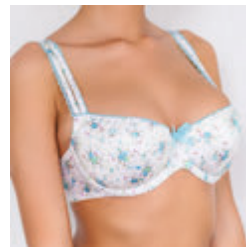

R1003 padded bra (with pockets)
70-90C, 70-85D

R1004 padded bra
(with pockets) 70-85C, 70-80D