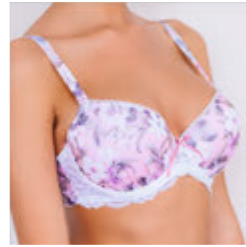

S1076 string  
42-48

S1076 string  
42-48

**ARISHA**

R0988 push-up molded cups  
70-85 B

R1005 push-up padded bra  
(with pockets) 70-85B, 70-80C

R0989 balconet molded cups  
(with pockets) 70-85B, 70-80C

R0990 molded big cups bra  
70-85C, 70-80D

S1073 string  
42-48

**SANSA**

R0998 push-up molded cups  
(with pockets) 70-85B, 70-80C

R0999 padded bra (with pockets)  
70-90C, 70-85D

R1000 padded bra  
(with pockets) 70-90C, 70-85D

S1083 string  
42-48