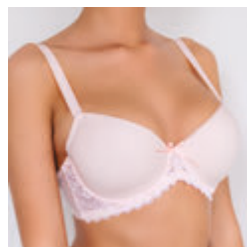

R0976 molded big cups bra
75-90C, 75-85D