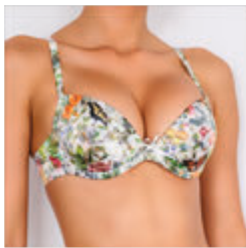

IANNA

R0991 push-up molded gel cups
65-85 B