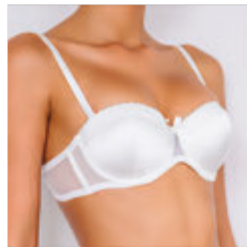

R0996 balconet molded cups
70-85B, C