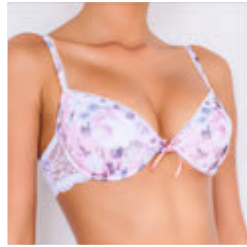

S1076 string  
42-48

S1076 string  
42-48

**ARISHA**

R0988 push-up molded cups  
70-85 B

R1005 push-up padded bra  
(with pockets) 70-85B, 70-80C

R0989 balconet molded cups  
(with pockets) 70-85B, 70-80C

R0990 molded big cups bra  
70-85C, 70-80D