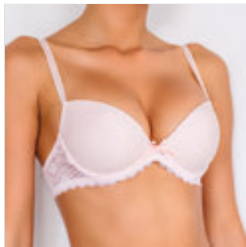

CATRINA

R0888 push-up molded gel cups
65-85B