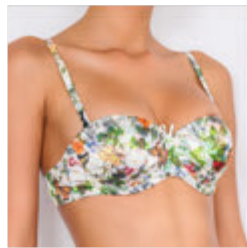

**S0492**

brasilian  
42-50

*piera*

SPRING SUMMER 2015

*piera*  
LINGERIE

**CATRINA**

**R1006**

*push-up padded bra (with pockets)*  
70-85 B, 70-80 C

**S0487**

*brasilian*  
42-50

SPRING SUMMER 2015

*piera*

**IANNA**

R0991 push-up molded gel cups  
65-85 B

R0992 balconet molded cups  
70-85 B, C

R0993 padded bra (with pockets)  
70-90 C, 70-85 D

S1076 string  
42-48

S1076 string  
42-48

**ARISHA**

R0988 push-up molded cups  
70-85 B

R1005 push-up padded bra  
(with pockets) 70-85B, 70-80C

R0989 balconet molded cups  
(with pockets) 70-85B, 70-80C

R0990 molded big cups bra  
70-85C, 70-80D