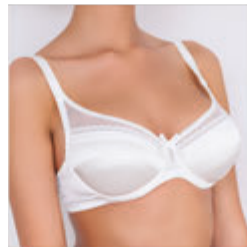

S1083 string  
42-48

**ARIADNA**

R0995 push-up molded gel cups  
65-85B

R0996 balconet molded cups  
70-85B, C

R0997 padded bra (with  
pockets) 70-85C, 70-80D

S1080 string  
42-48

S1080 string  
42-48

**SIBEL**