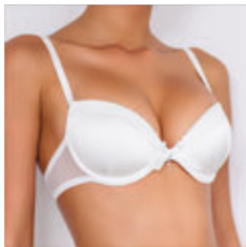

ARIADNA

R0995 push-up molded gel cups
65-85B