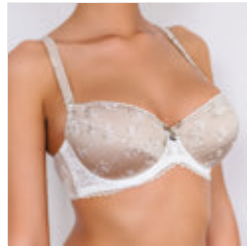

R0999 padded bra (with pockets)
70-90C, 70-85D